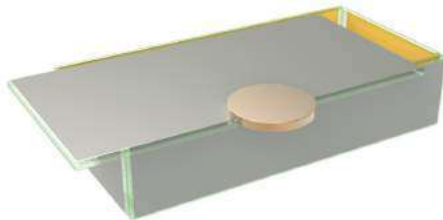

www.MyGlassStudio.com

www.The-Glass-co.com

Prices do not include discounts

VIP Amenities Pantone Colors 2021

SC-12-25-AMZ0231273-GR,

Description: 2 tier cake stand, Arch Amorino double dark silver
Dimensions: Ext: 27,0x25,5cm, Height: 32,0cm, Ext: 10,6x10,0 inch, Height: 12,6 inch, Capacity: 350ml/11,8oz
Care: Dishwasher Safe (90 C / 200 F), Wipe Clean Recommended for Metal
Features: Chip Resistant, With Stand, Removable glass bowls / plates / shelves

SC-18-07-SS2730231-BK,

Description: Square bento plate basket Double sided. mimosa yellow
Dimensions: Ext: 14,4x16,2cm, Height: 20,0cm, Ext: 5,7x6,4 inch, Height: 7,9 inch, Capacity: 2310ml/78,1oz
Care: Dishwasher Safe (90 C / 200 F), Wipe Clean Recommended for Metal, Freezer-safe, Oven-safe (up to 200 degrees Celsius / 400F, Plate Warmer Safe
Features: Stackable, Chip Resistant, Removable glass bowls / plates / shelves, With silicone/felt feet, With Handles, With Lid, With Stand, Nesting