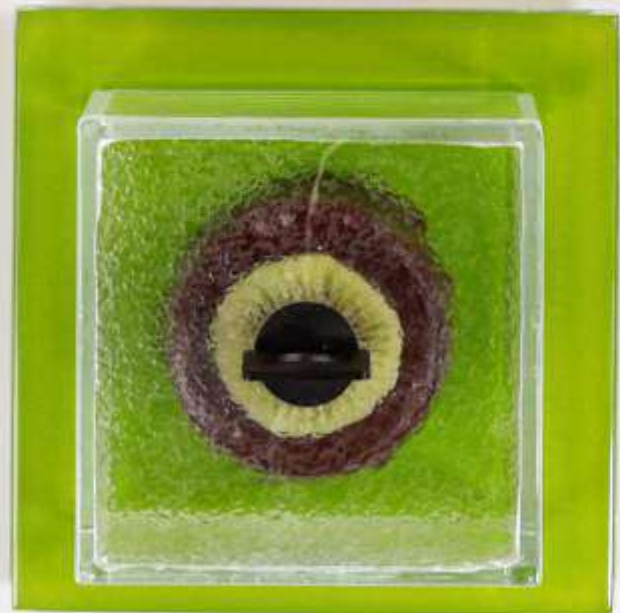

The Cube Cloche

“Macaroon” Colors for Pastry Display

Colors Evoke Feelings
Colors Tell Stories
Colors are Sweet
Colors have Flavors and Aromas

Display desserts and pastries in a colorful joyful way. Let the guests admire your creations through the transparency of the glass cloche displayed on a colorful background of the footed tray.

Align the display in a colorful manner and be assured that there will be no noise when lifting or placing down the food cloche. All cloches are equipped with anti slip bumpers.

Our standard color selection of trays is playful, happy and energizing. Nevertheless the collection can also be offered in a multitude of colors including burgundy, chocolate brown, marrone brown, vanilla white, satin blue, cherry red, yellow, lilac and of course Laduree or pistachio green. We will create it bespoke for you.

Display your desserts using all 3 sizes of the square food cloche plus a rectangular one that perfectly fits a cake from mold.

Orange   Pink   Green

Or select among 150 colors available

Code: S5-S6-04-SR21, Small Rectangular Bento Dinner Plate, Gold Plated