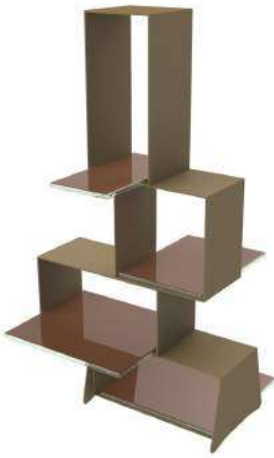

VIP Amenities *Lux Brown*

F1-08-23-SR026-BR,

Description: 3 tier afternoon tea stand, modern Solid color tobacco brown

Dimensions: Ext: 22,0x19,0cm, Height: 39,5cm, Ext: 8,7x7,5 inch, Height: 15,6 inch,

Care: Hand Wash Recommended for Glass. Do not wash over 60 C / 140 F, Wipe Clean Recommended for Metal

Features: With Handles, Removable glass bowls / plates / shelves, With Stand