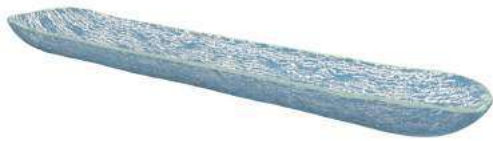

F1-F2-08-CR123,

Description: Boat shaped buffet serving bowl. Crackled, niagara blue.

Dimensions: Ext: 61,0x11,5cm, Height: 4,0cm, Ext: 24,0x4,5 inch, Height: 1,6 inch, Capacity: 1000ml/33,8oz

Care: Dishwasher Safe (90 C / 200 F), Freezer-safe

Features: Stackable, Chip Resistant