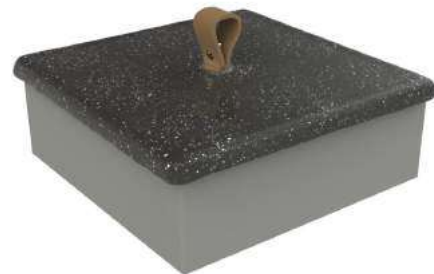

Designed for 4 Seasons George V, Paris.

S4-C2-03-BSS471-GR,

Description: Footed bowl centerpiece, medium Brush strokes dark gray

Dimensions: Ext.diam: 26,5cm, Height: 23,5cm, Ext.diam: 10,4 inch, Height: 9,3 inch, Capacity: 2200ml/74,4oz

Dimensions: Ext: 30,0x25,5cm, Height: 23,5cm, Ext: 11,8x10,0 inch, Height: 9,3 inch, Capacity: 4000ml/135,3oz

Care: Hand Wash Recommended for Glass. Do not wash over 60 C / 140 F

Features: Irregular height +3,5cm / 1,4in, Metal Super Glued to Glass