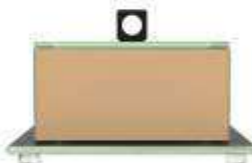

Cover & Tray

Cover & Tray