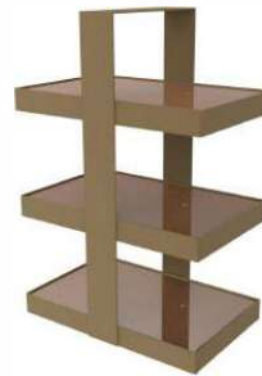

SC-12-03-DMZ026021-BR,
Description: 3 tier afternoon tea stand, Modern. Diamonds double, metallic tobacco brown. Golden brown metal.
Dimensions: Ext: 29,0x18,4cm, Height: 43,2cm,
Care: Dishwasher Safe (90 C / 200 F), Wipe Clean Recommended for Metal
Features: Removable glass bowls / plates / shelves