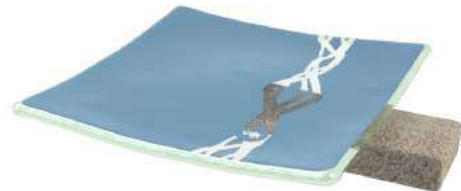

Designed for "Park Hyatt Beijing".

S4-S3-16-BWF123-ST,

Description: Small footed bowl raised on stone. Bow stripe ribbons full, niagara blue. Sand stone.

Dimensions: Ext: 18,0x18,0cm, Height: 4,0cm, Ext: 7,1x7,1 inch, Height: 1,6 inch,

Care: Hand Wash Recommended for Glass. Do not wash over 60 C / 140 F

Features: Removable glass bowls / plates / shelves, Chip Resistant