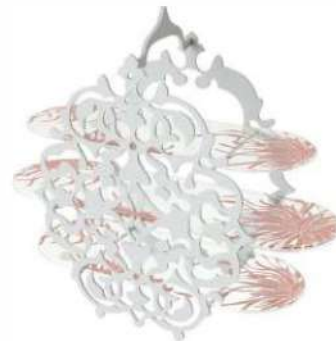

Designed for Jumeirah Zebeel Saray.
S4-F1-51-LFE0370-W,
Description: 3 tier afternoon tea stand, Arab Millefiori dark salmon
Dimensions: Ext: 37,5x12,6cm, Height: 29,0cm,
Care: Dishwasher Safe (90 C / 200 F), Wipe Clean Recommended for Metal
Features: With Stand, Removable glass bowls / plates / shelves, With Handles