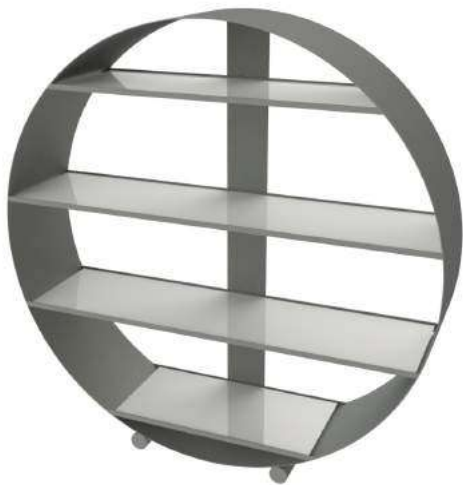

Buffet Circle, Gray Metallics

F1-08-17-SR0232-GR,

Description: Food display stand for receptions. Solid color, metallic matte bright-silver. Granite metal.

Dimensions: Ext.diam: 100,0cm, Height: 100,0cm, Ext.diam: 39,4 inch, Height: 39,4 inch,

Care: Dishwasher Safe (90 C / 200 F), Wipe Clean Recommended for Metal

Features: With Stand, Removable glass bowls / plates / shelves